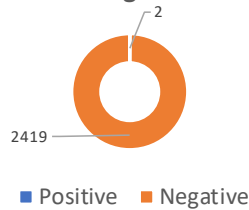

Campus Testing - Students Only

Cumulative Test Results Since August 2020

Total	2421	100%
Positive	2	0.08%
Negative	2419	99.92%